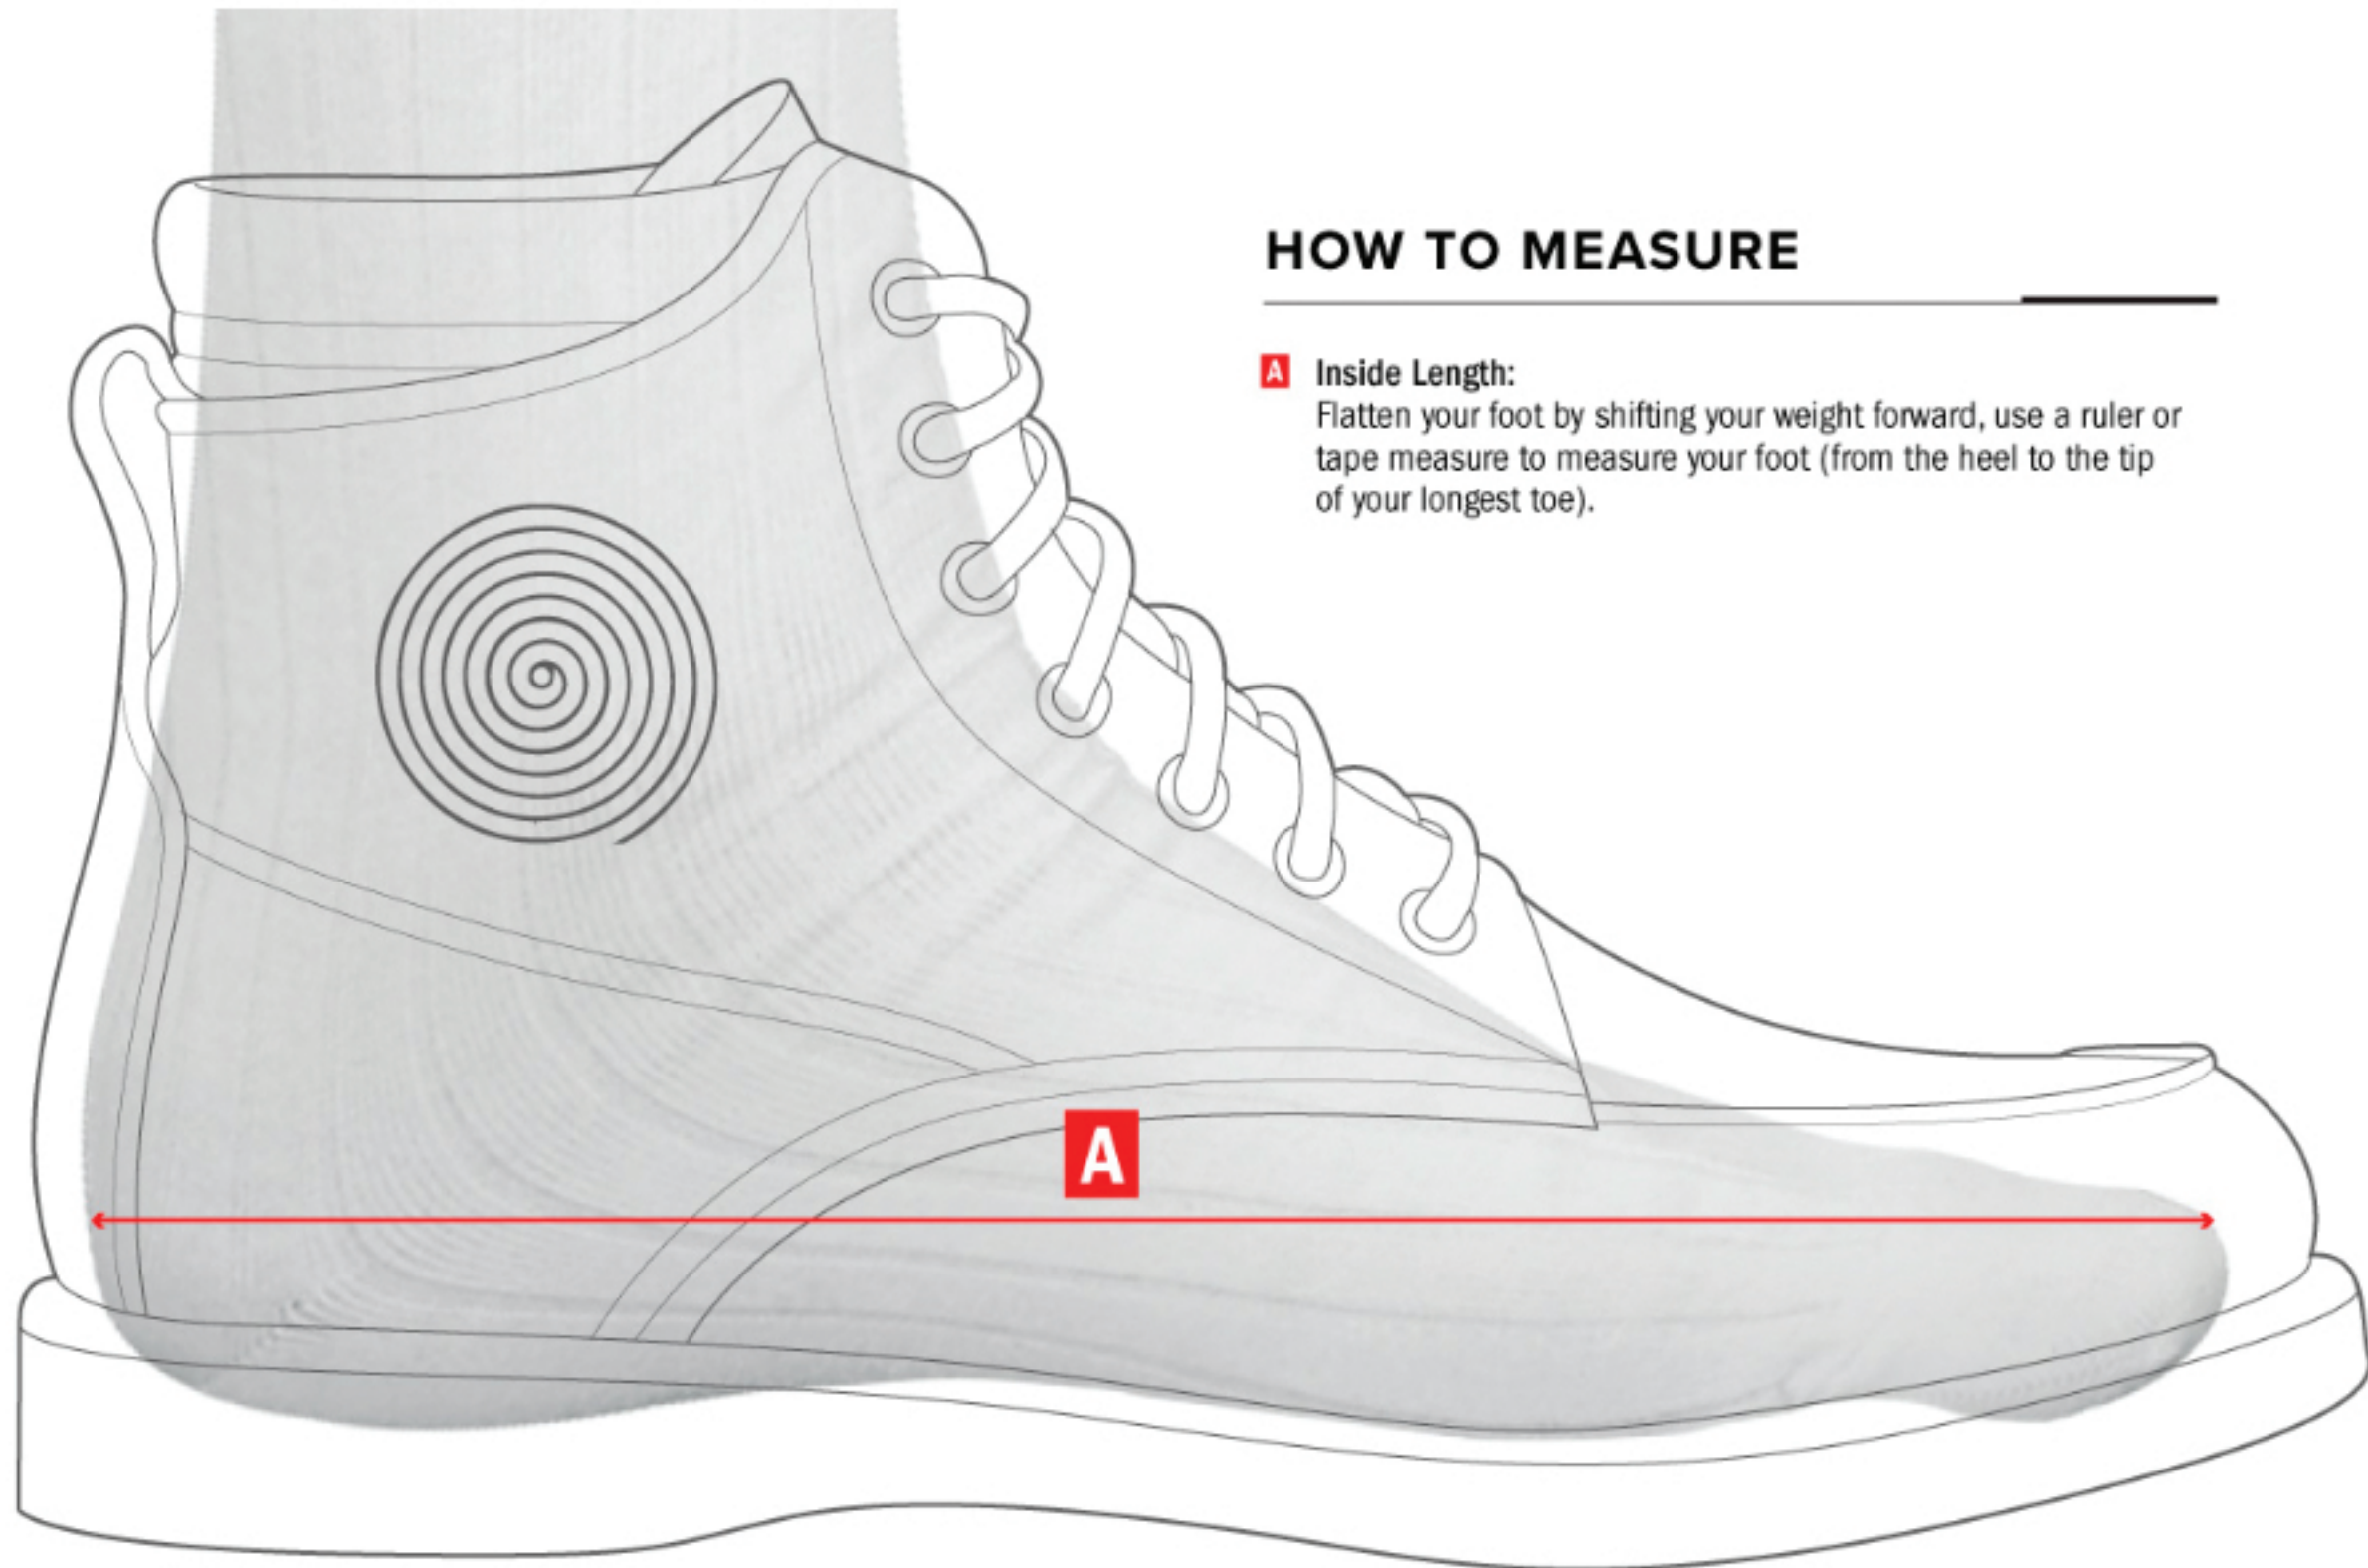

SHOE SIZING

US SIZE	6	6.5	7	7.5	8	8.5	9	9.5	10	10.5	11	11.5	12	12.5	13	13.5	14
EURO SIZE	38	38.5	39	40	40.5	41	42	42.5	43	43.5	44	45	45.5	46	47	47.5	48
JAPAN SIZE	24	24.5	25	25.5	25.5	26	26.5	27	27.5	28	28.5	29.5	29.5	30	30.5	31	31.5
INSIDE LENGTH (CM)	24	24.5	25	25.5	25.5	26	26.5	27	27.5	28	28.5	29.5	29.5	30	30.5	31	31.5
INSIDE LENGTH (INCHES)	9.4	9.6	9.8	10	10	10.2	10.4	10.6	10.8	11	11.2	11.6	11.6	11.8	12	12.2	12.4

HOW TO MEASURE

- A Inside Length:** Flatten your foot by shifting your weight forward, use a ruler or tape measure to measure your foot (from the heel to the tip of your longest toe).