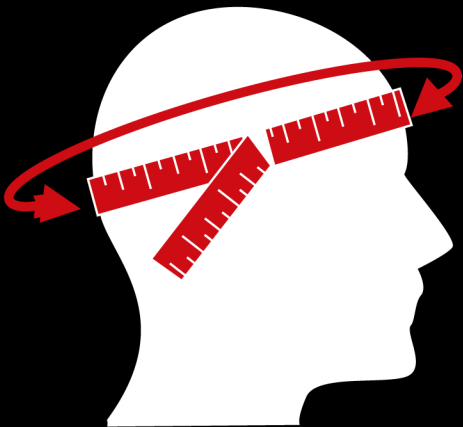

HOW TO MEASURE HELMET SIZE

MEN, WOMEN AND YOUTH

MEASURE THE LARGEST CIRCUMFERENCE OF HEAD; USUALLY JUST ABOVE EARS AND 1 INCH ABOVE EYEBROWS