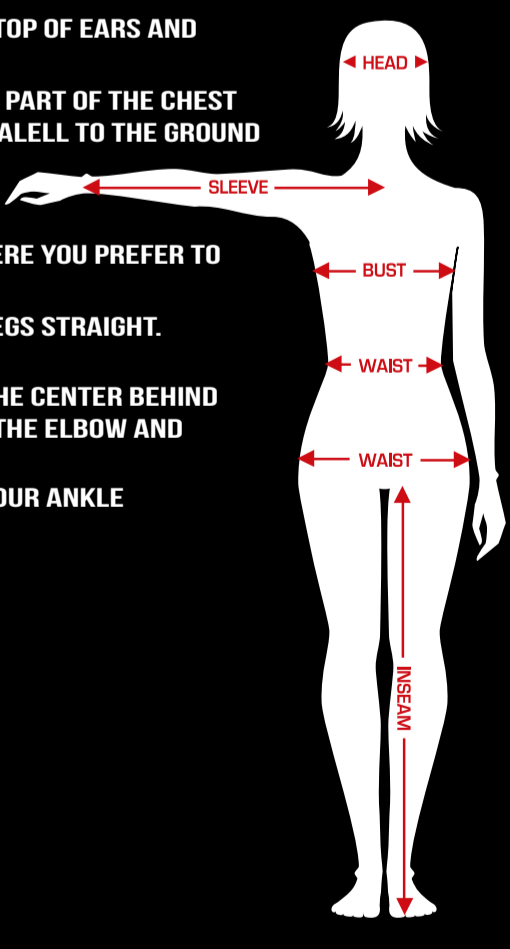

**HEAD**

This measurement is the total circumference of your head. With tape level, measure the widest point of your head, approximately 1 inch above your eyebrows.

### HOW TO MEASURE FOR HELMET, JERSEY AND PANTS

**MEN, WOMEN AND YOUTH**

**HEAD:** MEASURE CIRCUMFERENCE OF HEAD JUST ABOVE TOP OF EARS AND 1" ABOVE EYEBROWS

**CHEST:** WITH SOFT TAPE MEASURE AROUND THE FULLEST PART OF THE CHEST ABOUT 1" UNDER THE ARMPITS. MAKE SURE TAPE IS PARALLEL TO THE GROUND

**WAIST:** AROUND YOUR NATURAL WAIST OR WHERE YOU PREFER TO WEAR YOUR PANTS

**HIP/SEAT:** WITH A TAPE MEASURE, HOLD IT LEVEL AND LEGS STRAIGHT. MEASURE THE CIRCUMFERENCE AT THE FULLEST POINT.

**SLEEVE:** WITH ELBOW SLIGHTLY BENT, MEASURE FROM THE CENTER BEHIND THE NECK, OVER THE POINT OF THE SHOULDER, AROUND THE ELBOW AND DOWN THE WRIST.

**INSEAM:** WITHOUT SHOES, MEASURE FROM CROTCH TO YOUR ANKLE