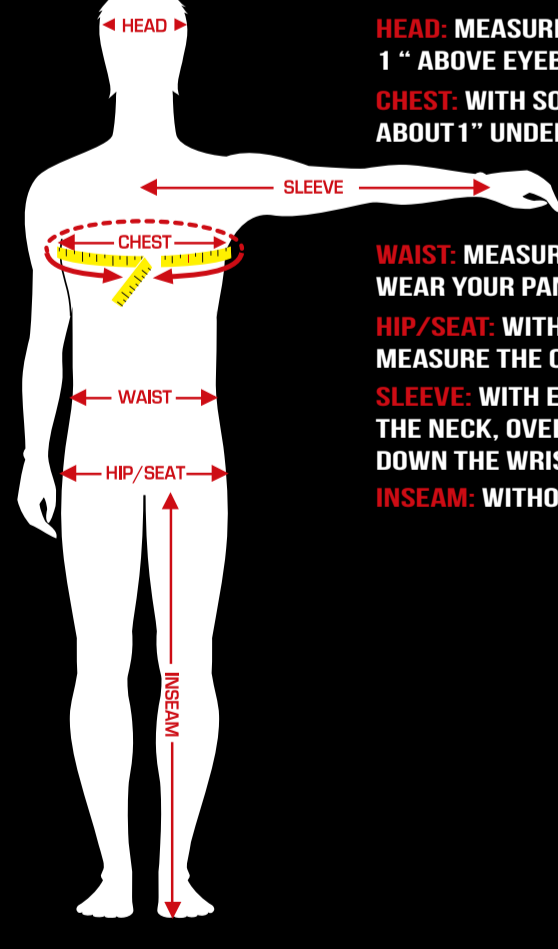

YOUTH

PANT	SIZE	2/3	4/5	5/6	8/10	12/14	YTH28
	WAIST	18	20	22	24	26	27
	INSEAM	18"	19"	20"	20"	21½"	24"
JERSEY	SIZE	S	M	L	XL		
	CHEST	24"	27"	31"	35"		
	JERSEY	30"	33"	36"	39½"		
	CB SLEEVE*	24½"	26"	28½"	30¼"		
GLOVE	SIZE	YS	YM	YL	S	M	
		1/2	3/4	5	6	7	
HELMET	SIZE	S	M	L	XL		
	INCHES	18½-19½	19¼-19½	20-20½	20½-21½		
	CM	48	50	52	54		
BOOT	U.S.	12	13	1	2	3	4
	EUROPE	30	31	32	33	34	36
	U.S.	5	6				
	EUROPE	37	38				
CASUAL TEES	SIZE	M	L	XL			
	CHEST	24"	27"	30"			

APPAREL SIZING

HOW TO MEASURE FOR HELMET, JERSEY AND PANTS

MEN, WOMEN AND YOUTH

HEAD: MEASURE CIRCUMFERENCE OF HEAD JUST ABOVE TOP OF EARS AND 1" ABOVE EYEBROWS

CHEST: WITH SOFT TAPE MEASURE AROUND THE FULLEST PART OF THE CHEST ABOUT 1" UNDER THE ARMPITS. MAKE SURE TAPE IS PARALLEL TO THE GROUND

WAIST: AROUND YOUR NATURAL WAIST OR WHERE YOU PREFER TO WEAR YOUR PANTS

HIP/SEAT: WITH A TAPE MEASURE, HOLD IT LEVEL AND LEGS STRAIGHT. MEASURE THE CIRCUMFERENCE AT THE FULLEST POINT.

SLEEVE: WITH ELBOW SLIGHTLY BENT, MEASURE FROM THE CENTER BEHIND THE NECK, OVER THE POINT OF THE SHOULDER, AROUND THE ELBOW AND DOWN THE WRIST.

INSEAM: WITHOUT SHOES, MEASURE FROM CROTCH TO YOUR ANKLE

HOW TO MEASURE HELMET SIZE

MEN, WOMEN AND YOUTH

MEASURE THE LARGEST CIRCUMFERENCE OF HEAD; USUALLY JUST ABOVE EARS AND 1 INCH ABOVE EYEBROWS

HOW TO MEASURE GLOVE SIZE

MEN, WOMEN AND YOUTH

TO SELECT GLOVE SIZE, MEASURE THE WIDTH OF YOUR PALM "A" ABOUT 1" BELOW THE BASE OF YOUR FINGERS (ABOUT 3/4" FOR YOUTH)

THIS IS FOR REFERENCE ONLY. GLOVE FIT CAN BE A PERSONAL PREFERENCE AS YOU MAY PREFER A TIGHTER OR LOOSER FIT.

HOW TO MEASURE BOOT SIZE

MEN, WOMEN AND YOUTH

USE YOUR REGULAR SHOE SIZE AS A REFERENCE. BOOTS ARE IN MEN'S OR BOY'S SIZES. IF YOU ARE FOLLOWING THE MEASUREMENTS, USE A REGULAR RULER. MAKE SURE YOU ARE STANDING, WEARING THE SOCKS YOU WILL WEAR WITH YOUR NEW SHOES OR BOOTS. THEN CONVERT THE MEASUREMENT TO YOUR SHOE SIZE USING THE ABOVE CHART. MEASUREMENTS ARE A GUIDELINE AND DO NOT GUARANTEE THE PROPER FIT. NOTE: FOX BOOTS ARE ONLY OFFERED IN WHOLE SIZES, SO TAKE THIS INTO CONSIDERATION WHEN USING THE MEASUREMENT CHART.

IF YOU NORMALLY WEAR A HALF SIZE, ORDER THE NEXT SIZE UP