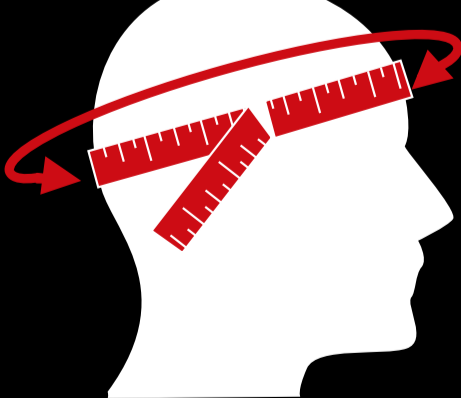

HOW TO MEASURE HELMET SIZE

MEN, WOMEN AND YOUTH

MEASURE THE LARGEST CIRCUMFERENCE OF HEAD; USUALLY JUST ABOVE EARS AND 1 INCH ABOVE EYEBROWS