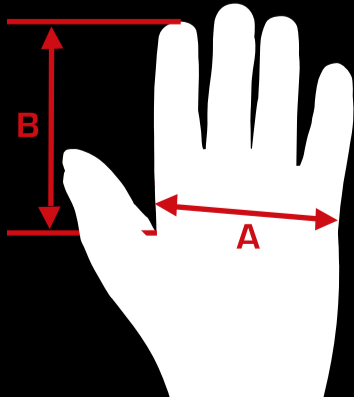

**WAIST:** AROUND YOUR NATURAL WAIST OR WHERE YOU PREFER TO WEAR YOUR PANTS

**HIP/SEAT:** WITH A TAPE MEASURE, HOLD IT LEVEL AND LEGS STRAIGHT. MEASURE THE CIRCUMFERENCE AT THE FULLEST POINT.

**SLEEVE:** WITH ELBOW SLIGHTLY BENT, MEASURE FROM THE CENTER BEHIND THE NECK, OVER THE POINT OF THE SHOULDER, AROUND THE ELBOW AND DOWN THE WRIST.

**INSEAM:** WITHOUT SHOES, MEASURE FROM CROTCH TO YOUR ANKLE

### HOW TO MEASURE HELMET SIZE

**MEN, WOMEN AND YOUTH**

MEASURE THE LARGEST CIRCUMFERENCE OF HEAD; USUALLY JUST ABOVE EARS AND 1 INCH ABOVE EYEBROWS

### HOW TO MEASURE GLOVE SIZE

**MEN, WOMEN AND YOUTH**

TO SELECT GLOVE SIZE, MEASURE THE WIDTH OF YOUR PALM "A" ABOUT 1" BELOW THE BASE OF YOUR FINGERS (ABOUT 3/4" FOR YOUTH)

THIS IS FOR REFERENCE ONLY. GLOVE FIT CAN BE A PERSONAL PREFERENCE AS YOU MAY PREFER A TIGHTER OR LOOSER FIT.